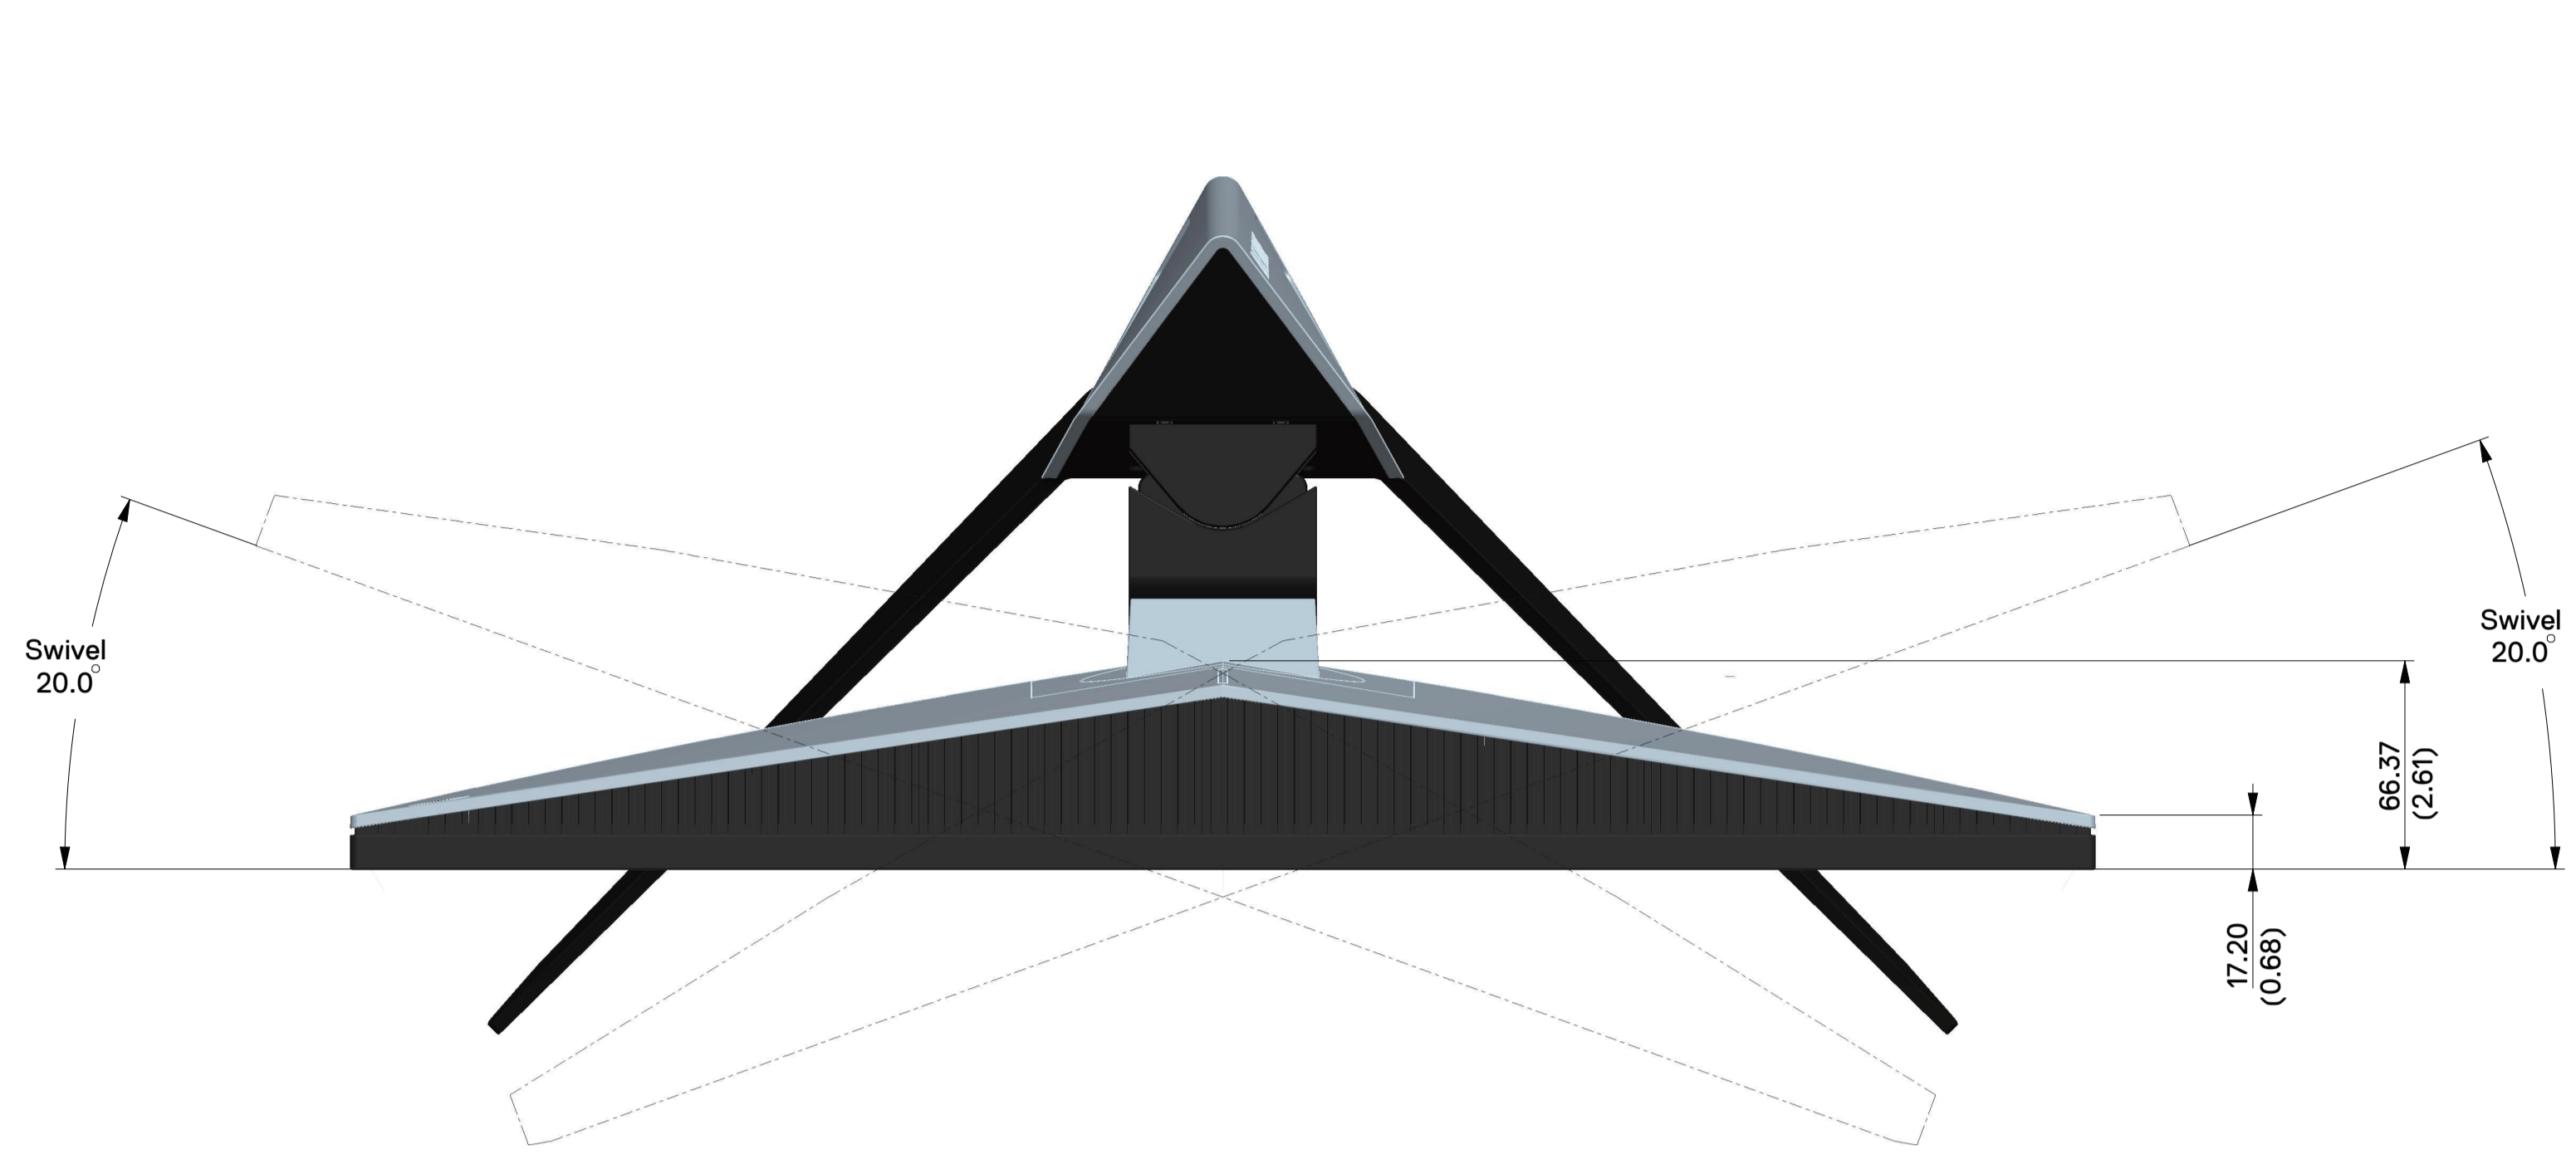

AW2518HF Outline Dimension

Nominal Dimension
Unit : mm

Back View of Monitor without stand