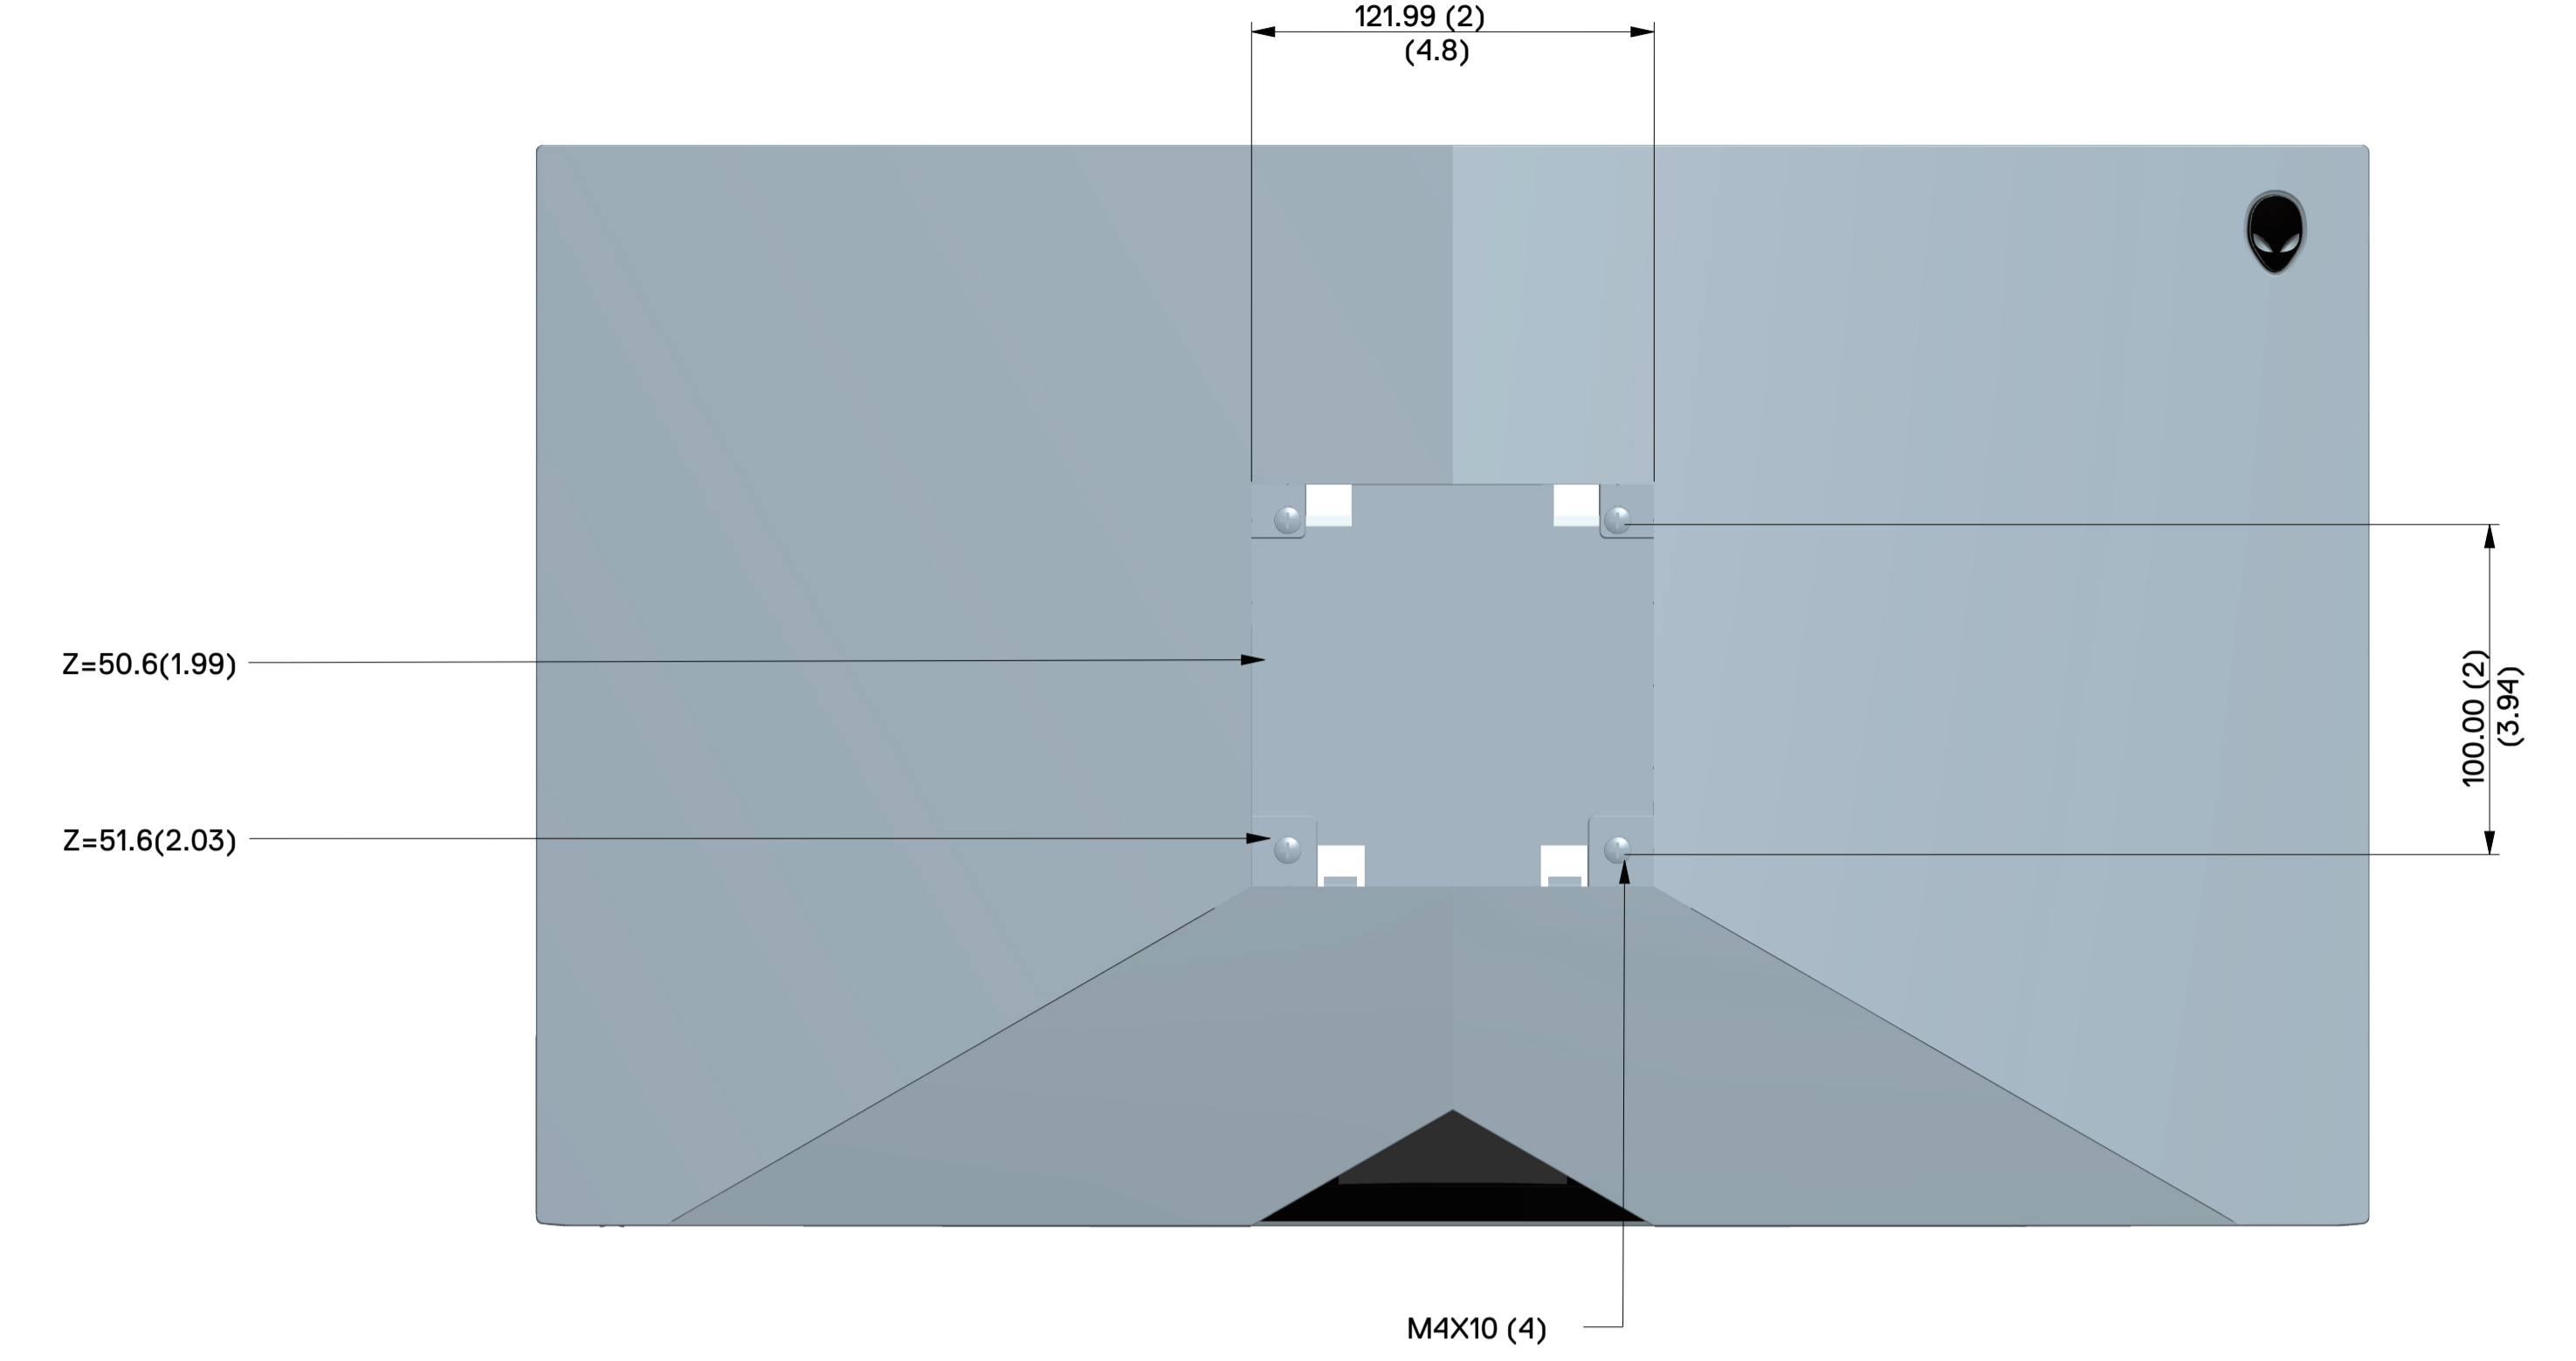

AW2518HF Outline Dimension

Nominal Dimension
Unit : mm

Back View of Monitor without stand